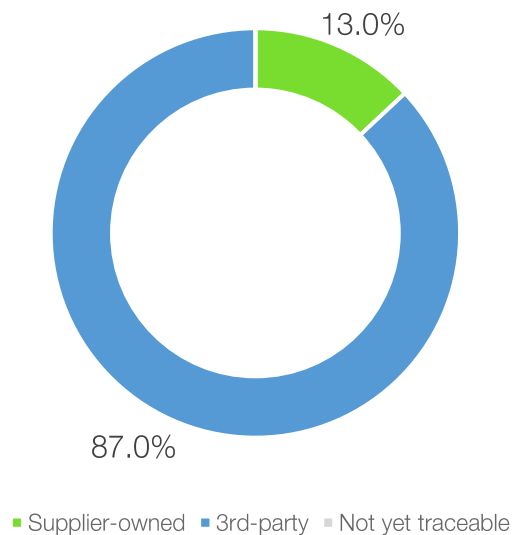

Padang Raya Cakrawala

Company: Apical Group ([Apical](#))
Location: Padang, Sumatera Barat, INDONESIA
Coordinates: -0.992335, 100.377929

Sustainability and traceability report
Reporting period: October - December, 2021

Supply chain certification: [ISCC](#)

Traceability summary*

Supply base	Palm oil mills	Province	Palm oil mills
Supplier-owned mills	6	Bengkulu	13
3rd-party mills	40	Jambi	12
Total	46	Riau	2
RSPO-certified mills	7	Sumatera Barat	16
		Sumatera Utara	3

Traceability	Palm oil mills
Traceability to mill**	100%

* Reported data are from October - December, 2021 obtained from the supplier's dashboard. These data may be updated by the supplier periodically.

** Traceability numbers are based on count of mills.

Padang Raya Cakrawala Refinery is 100% traceable to mill

Sustainability - deeply embedded in Neste's everyday business.

Neste buys PFAD only [from those suppliers that are committed to sustainable working practices](#) and meeting strict sustainability criteria embedded in the regulation on biofuels. These criteria include a proactive approach to preventing deforestation and mitigating risk. Neste has full traceability of the PFAD it uses to its point of origin as the law requires. www.neste.com/sustainability

NESTE