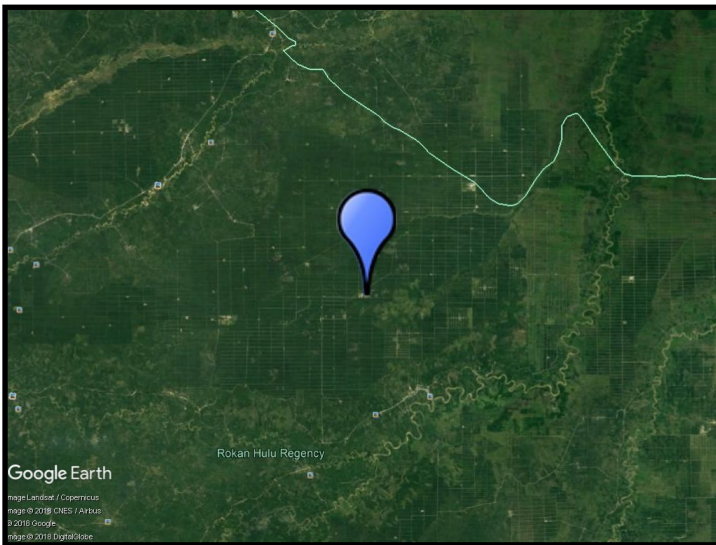

# Pancasurya Agrindo Mill

Company: PT Pancasurya Agrindo ([First Resources](#))  
Location: Rokan Hulu Regency, Riau Province, INDONESIA  
Coordinates: 1.15700, 100.50800

Sustainability and Traceability Report  
Reporting period July - December, 2021

## Satellite image of the area surrounding the mill

View this mill in [Google Maps](#).