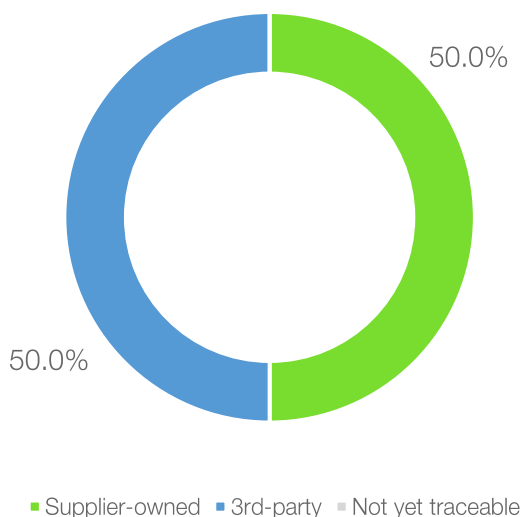

Steelindo Wahana Perkasa

Company: Kuala Lumpur Kepong Berhad ([KLK](#))
Location: Belitung Timur, Bangka-Belitung, INDONESIA
Coordinates: -2.72476 108.06377

Sustainability and traceability report
Reporting period: April - September, 2021

Supply chain certification: [RSPO](#), [ISCC](#)

Traceability summary*

Supply base	Palm oil mills	Province	Palm oil mills
Supplier-owned mills	2	Kalimantan Barat	4
3rd-party mills	12	Kalimantan Tengah	5
Total	14	Bangka Belitung	4
RSPO-certified mills	6	Sumatera Selatan	1

Traceability	Palm oil mills
Traceability to mill**	100%

* Reported data are from April - September, 2021 obtained from the supplier's dashboard. These data may be updated by the supplier periodically.

** Traceability numbers are based on volume of supply.

Steelindo Wahana Perkasa Refinery is 100% traceable to mill

Sustainability - deeply embedded in Neste's everyday business.

Neste buys PFAD only [from those suppliers that are committed to sustainable working practices](#) and meeting strict sustainability criteria embedded in the regulation on biofuels. These criteria include a proactive approach to preventing deforestation and mitigating risk. Neste has full traceability of the PFAD it uses to its point of origin as the law requires. www.neste.com/sustainability

NESTE