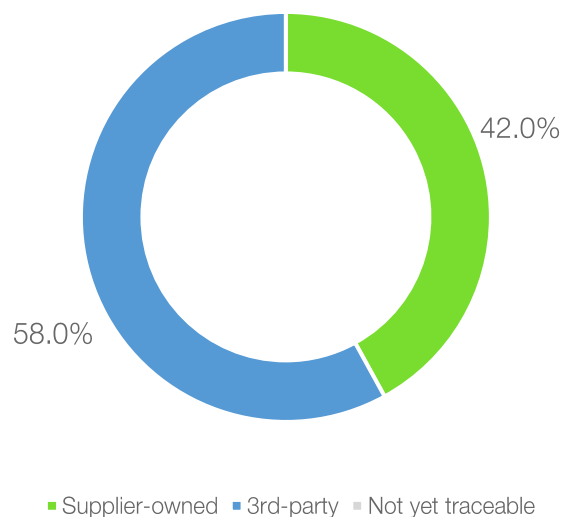

Surabaya

Sustainability and traceability report
Reporting period: October - December, 2021

Company: PT SMART ([GAR](#))
Location: Surabaya City, East Java, INDONESIA
Coordinates: -7.32995, 112.7619

Supply chain certification: [RSPO](#), [ISCC](#)

Traceability summary*

Supply base	Palm oil mills	Province	Palm oil mills
Supplier-owned mills	11	Bangka Belitung	1
3rd-party mills	13	Kalimantan Barat	4
Total	24	Kalimantan Tengah	11
RSPO-certified mills	11	Kalimantan Timur	6
		Sumatera Selatan	2

Traceability	Palm oil mills
Traceability to mill**	100%

* Reported data are from October - December, 2021 obtained from the supplier's dashboard. These data may be updated by the supplier periodically.

** Traceability numbers are based on volume of supply.

Surabaya Refinery is 100% traceable to mill

Sustainability - deeply embedded in Neste's everyday business.

Neste buys PFAD only [from those suppliers that are committed to sustainable working practices](#) and meeting strict sustainability criteria embedded in the regulation on biofuels. These criteria include a proactive approach to preventing deforestation and mitigating risk. Neste has full traceability of the PFAD it uses to its point of origin as the law requires. www.neste.com/sustainability