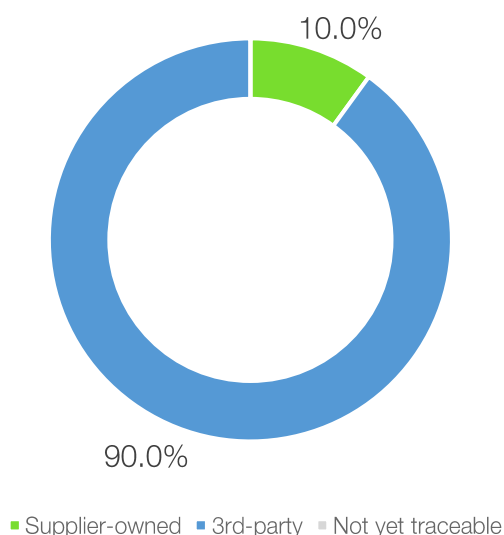

Thailand Refineries

Sustainability and traceability report
Reporting period: July - December, 2021

Location: THAILAND
Coordinates: 13.75712, 100.50503

Supply chain certification: [RSPO](#)

Traceability summary*

Supply base	Palm oil mills	Province	Palm oil mills
Supplier-owned mills	4	Chumphon	7
3rd-party mills	32	Krabi	6
Total	36	Nakhon Si	2
RSPO-certified mills	15	Surat Thani	13
		Trang	2
		Other locations	6
Traceability	Palm oil mills		
Traceability to mill**	100%		

* Reported data are from July - December, 2021 obtained from the supplier's dashboard. These data may be updated by the supplier periodically.

** Traceability numbers are based on count of mills.

Thailand refineries are 100% traceable to mill

Sustainability - deeply embedded in Neste's everyday business.

Neste buys PFAD only [from those suppliers that are committed to sustainable working practices](#) and meeting strict sustainability criteria embedded in the regulation on biofuels. These criteria include a proactive approach to preventing deforestation and mitigating risk. Neste has full traceability of the PFAD it uses to its point of origin as the law requires. www.neste.com/sustainability

NESTE